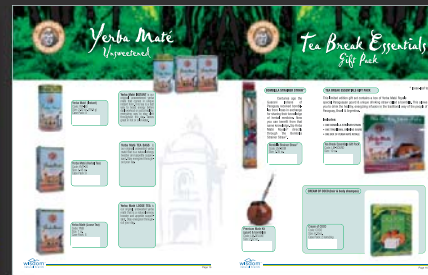

CS&T – CTSAA

CS&T – POST Magazine

LIFE-FLO – Tree of Life

CHEF XPRESS – Food Network

ALLVIA – Baby Years

LIFE-FLO – Corporate & Product Catalog

WISDOM NATURAL BRANDS

Catalog – Cover & Spread Page

ALLVIA - Product Brochures

DUENT – Brochure – Outside / Inside

MACY'S – Golf Tournament

NUTRA-LABS – Brochure

CALDERS – Brochure

BD CARCARE – Brochure – Outside / Inside

GLIMRA – New Lotion & Bronzers with Facial Cream
Promotional Poster
Brochure - Trifold
Flyer